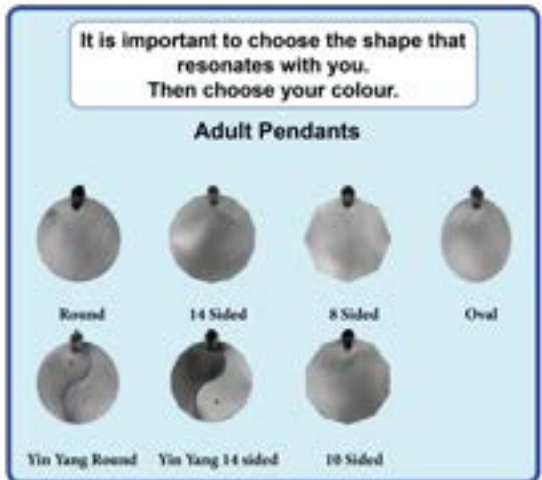

Looking for somewhere to start your energetic upgrade? **The Teslas Bare Essential Kit** is designed to do exactly that.

1. First with the **Teslas Pendant** to enhance your bio-energetic field, supporting your bodies energetic needs.
2. Second with the **Teslas Phone Tags** to negate the effects of the microwaves and Blue-tooth so they can pass through you and not leave any residue.
3. Thirdly with the **Teslas Pocket Plate** that increases the harmonic field around you as well as being used for number of energetic purposes.

Each shape reflects how the energy of the Teslas Pendant is applied to the person, therefore it is **important to choose which shape resonates with you the best.**

We have found that if people choose the pendant based on what the shape does or colour, rather than the one that resonates with them, they tend to take the pendant off and not wear it.

After wearing the Teslas Pendant for 48 hours it becomes part of your personal energy pattern. For this reason it should never be worn by another person.