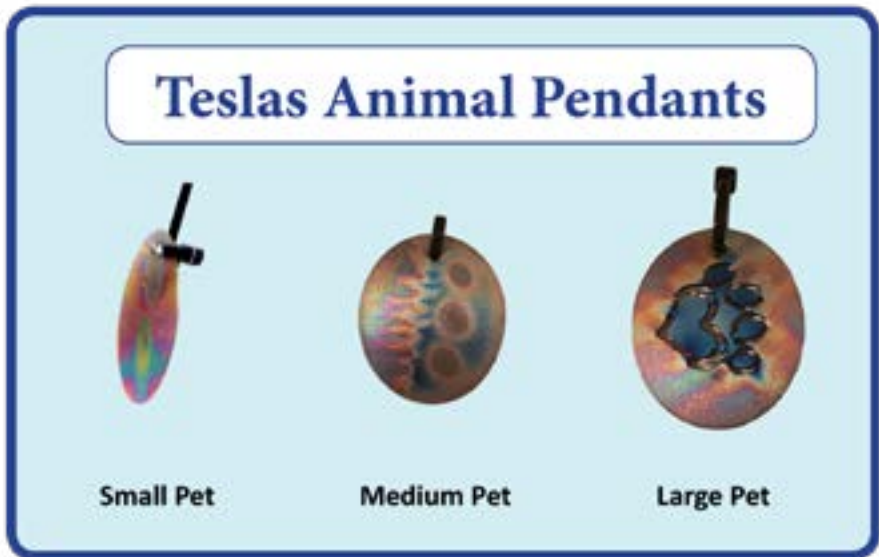

Pets and Inflammation

Our pets are being effected by all the Electro Magnetic Frequencies and are exhibiting the disease that are caused by inflammation from EMFs.

Because we care, we have a specific range of Teslas products just for our pets. Many people have asked for these over the years and now we have them.

After 24 hours the **Teslas Animal Pendant** will have adapted to their energy matrix and should then not be worn by other pets.

The **Teslas Animal Pendant** was specifically designed to be worn on the collar and has a unique tie cable. During the proprietary manufacturing process the vibrational signature of the metal (Titanium) has been varied so that it

acts as a transceiver of specific photons (packets of light/energy).

This product then has the effect of strengthening your pets energy field, thus helping to alleviate the bio-energy effects of some man-made EMF/EMR. The process is similar to an antidote, which transforms a poison to neutral and educates the body to resist the poison next time. Testing has been done on a variety of pets after they have worn the Pendant in **the correct position for 24 hours** with great results.

The proprietary treated metal in the **Teslas Animal Pendant** is not affected by any chemicals (body acids or chemicals in water etc.), so bathing or swimming with the Pendant on **is recommended**.